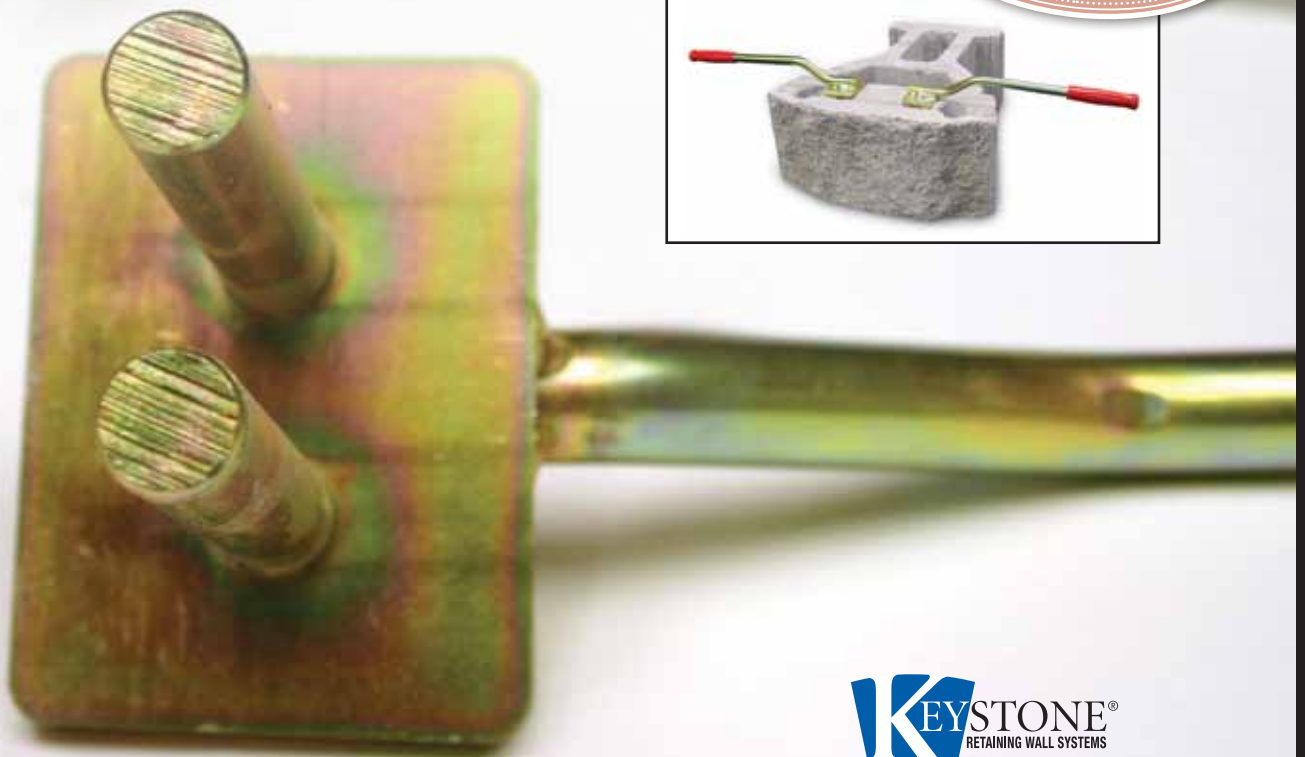

Premium
CONSTRUCTION TOOLS

STRONG
VERSATILE
ACCURATE

KEYSTONE KEYLifters

Designed for lifting and placing Keystone Compac and Standard units with ease, the Keystone KeyLifter allows two people to easily carry and set a unit by sharing it's weight between them. Simply place a KeyLifter into the paired pin holes on either side of the unit and lift. The unique, upward handle design permits the unit to be placed into the wall without injury to hands or fingers. Once the unit is set in place, the KeyLifters can be easily removed from the pin holes for use on the next unit.

AVAILABLE FOR
SERIES I & II

KEYSTONE®
RETAINING WALL SYSTEMS
A CONTECH COMPANY

www.keystonewalls.com

KEYLifters

EQUIPMENT